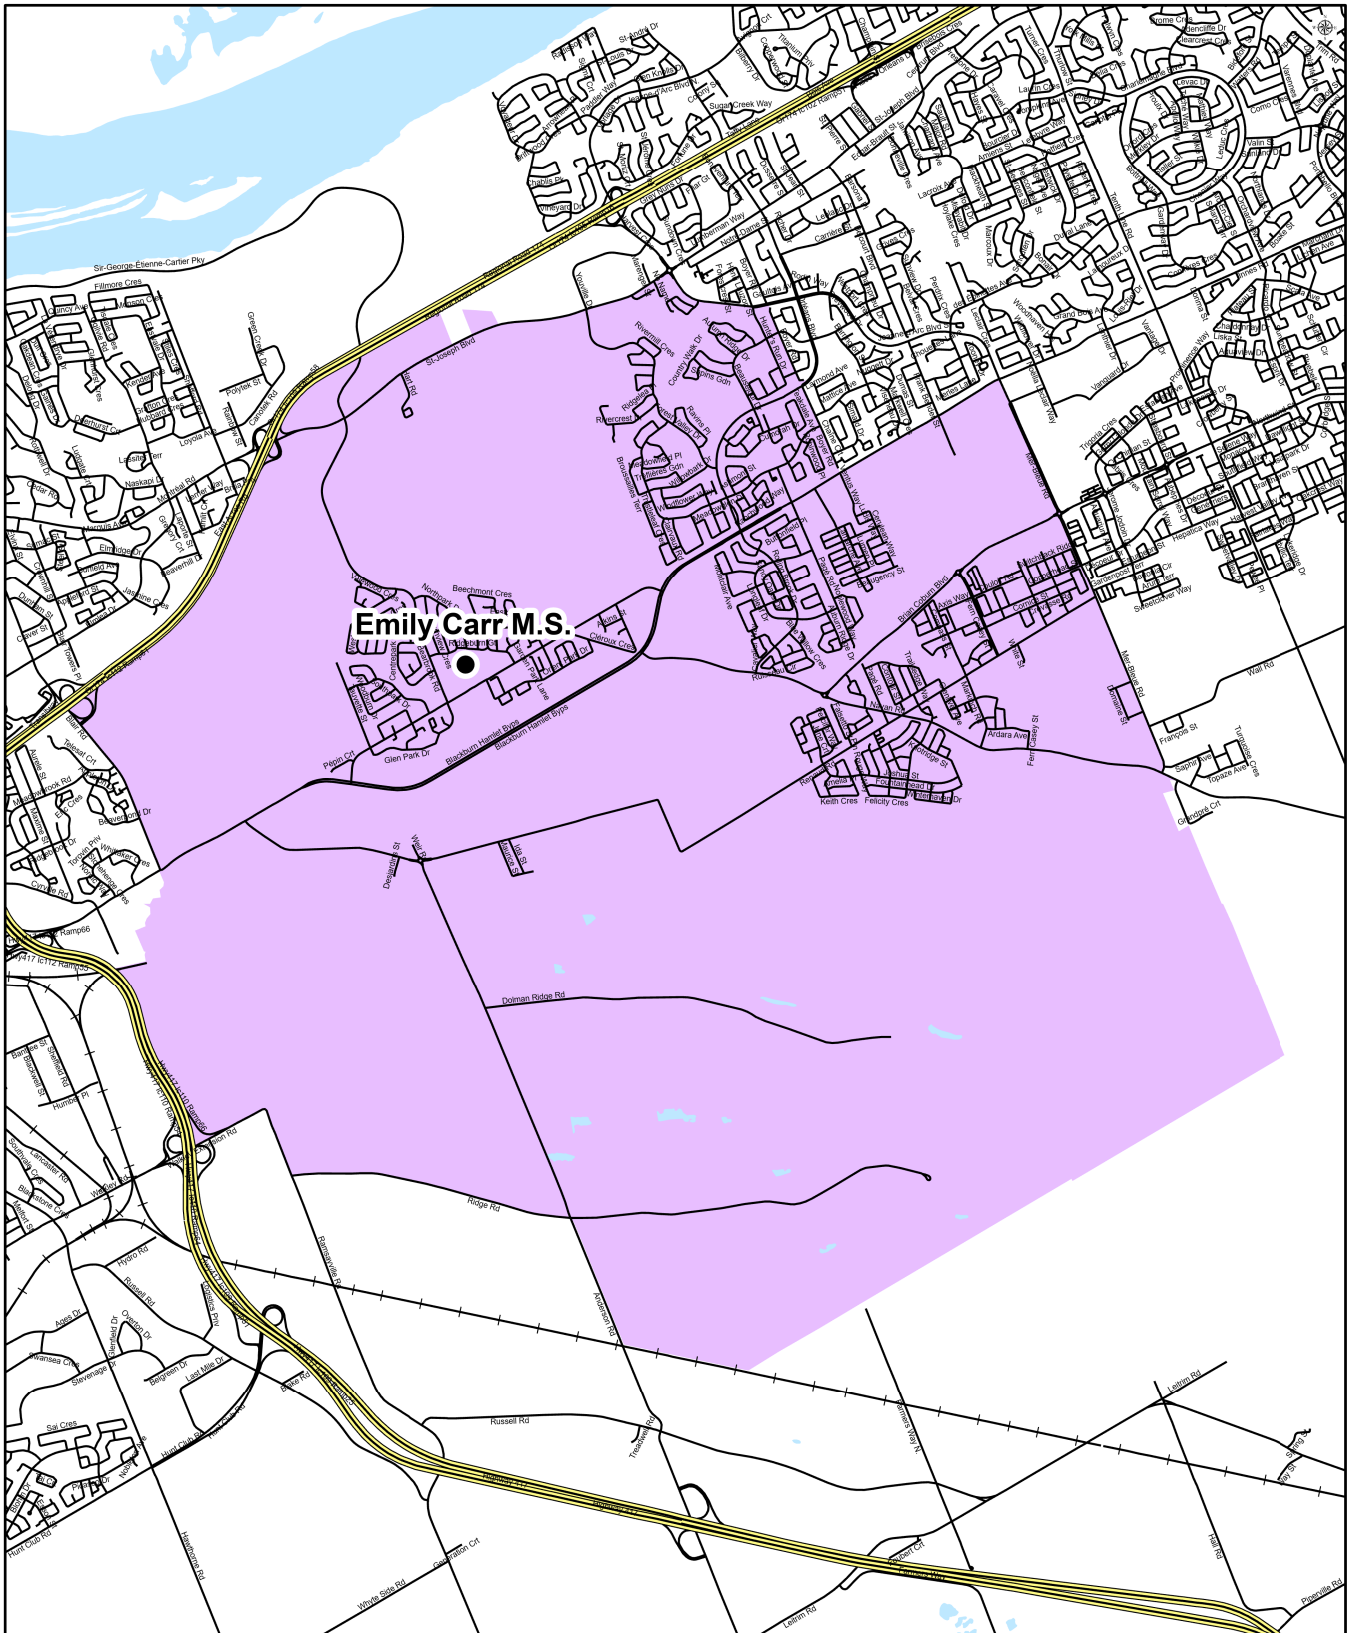

OTTAWA-CARLETON
DISTRICT SCHOOL BOARD

EMILY CARR MIDDLE SCHOOL

Grade 7 to 8
English Program with Core French Attendance Boundary

Emily Carr Middle School
2681 Innes Road
Ottawa, Ontario
K1B 3J7
(613) 824-5455

Map is for illustrative purposes only.
For further information, visit www.ocdsb.ca
September 2027

EMILY CARR MIDDLE SCHOOL
Grade 7 to 8
Early French Immersion Attendance Boundary

Emily Carr Middle School
2681 Innes Road
Ottawa, Ontario
K1B 3J7
(613) 824-5455

Map is for illustrative purposes only.
For further information, visit www.ocdsb.ca
September 2027