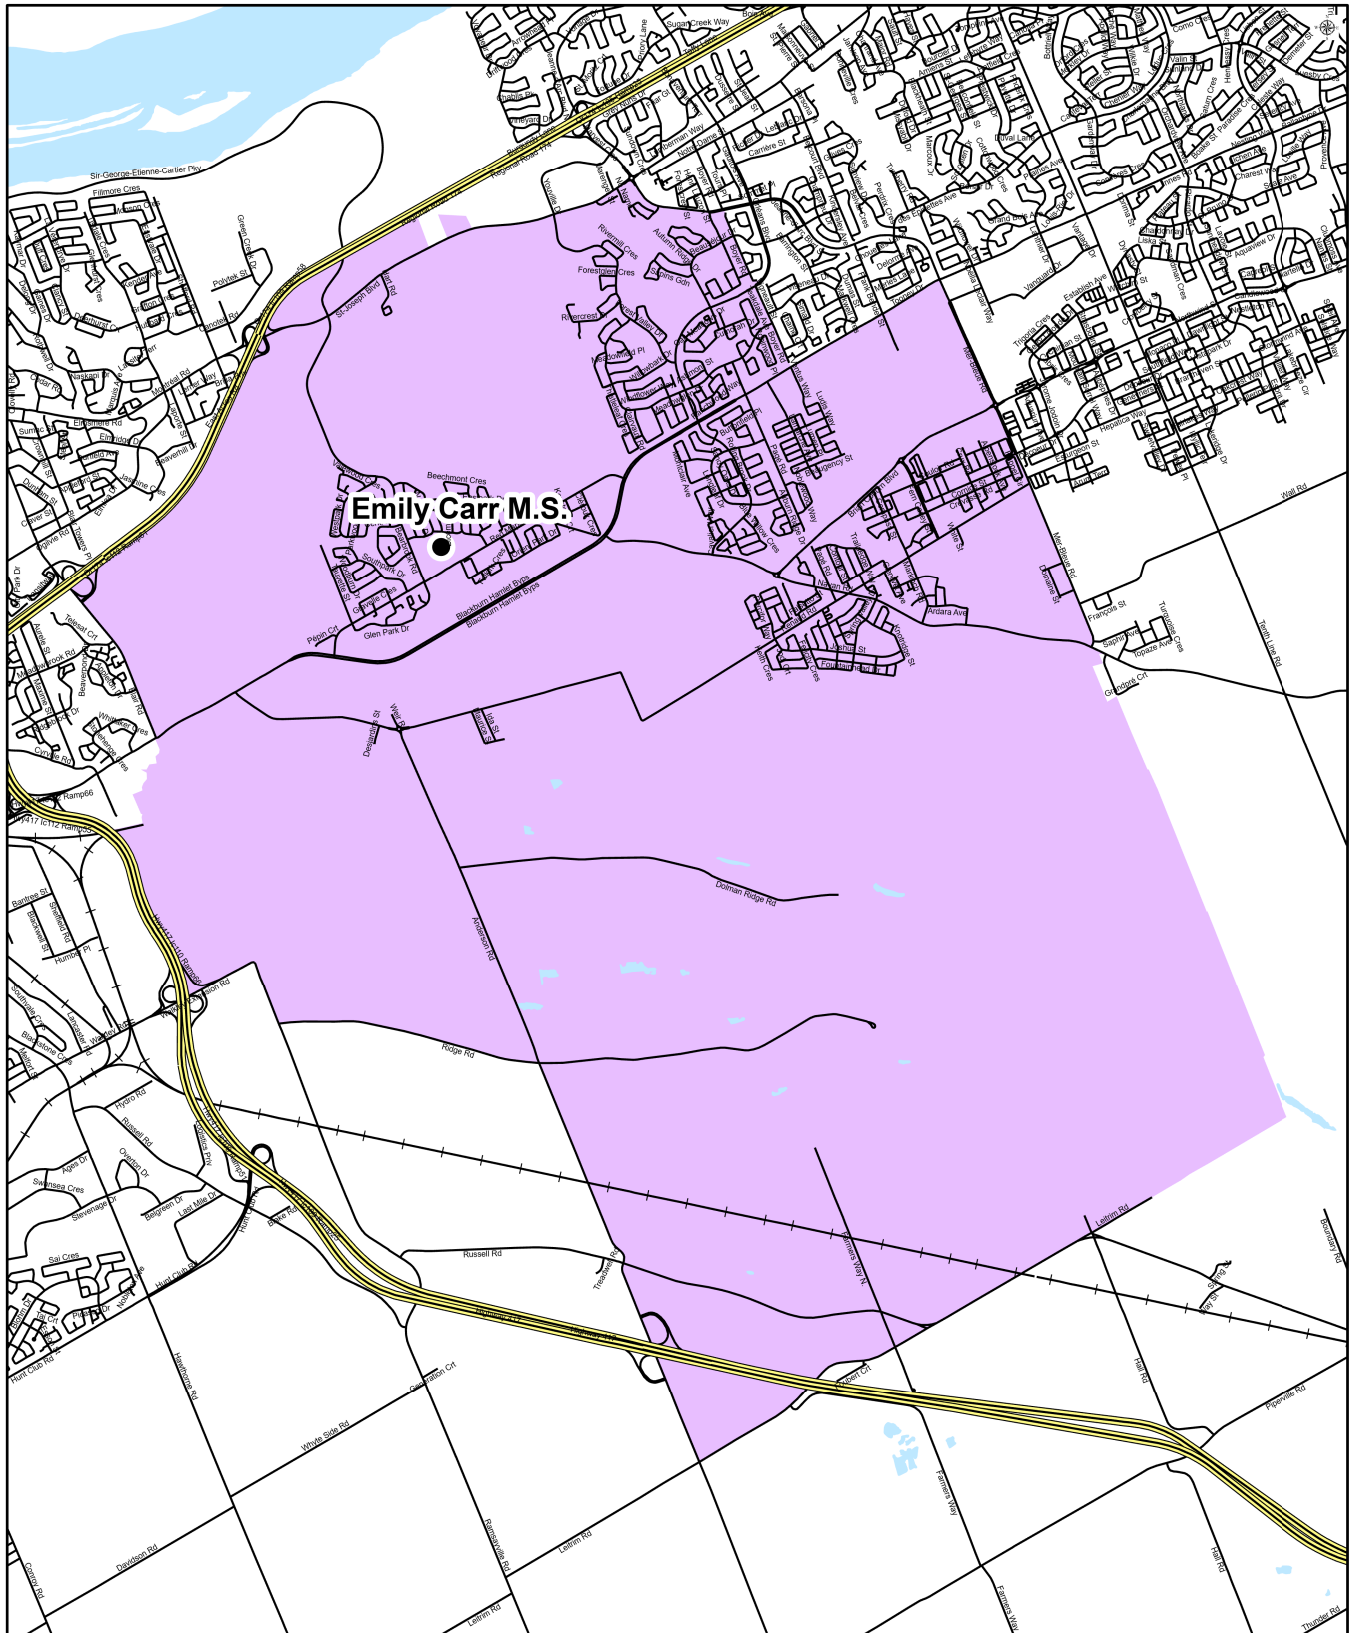

OTTAWA-CARLETON
DISTRICT SCHOOL BOARD

EMILY CARR MIDDLE SCHOOL

Grade 7 to 8
English Program with Core French Attendance Boundary

Emily Carr Middle School
2681 Innes Road
Ottawa, Ontario
K1B 3J7
(613) 824-5455

Map is for illustrative purposes only.
For further information, visit www.ocdsb.ca
September 2027

EMILY CARR MIDDLE SCHOOL
Grade 7 to 8
Early French Immersion Attendance Boundary

Emily Carr Middle School
2681 Innes Road
Ottawa, Ontario
K1B 3J7
(613) 824-5455

Map is for illustrative purposes only.
For further information, visit www.ocdsb.ca
September 2027